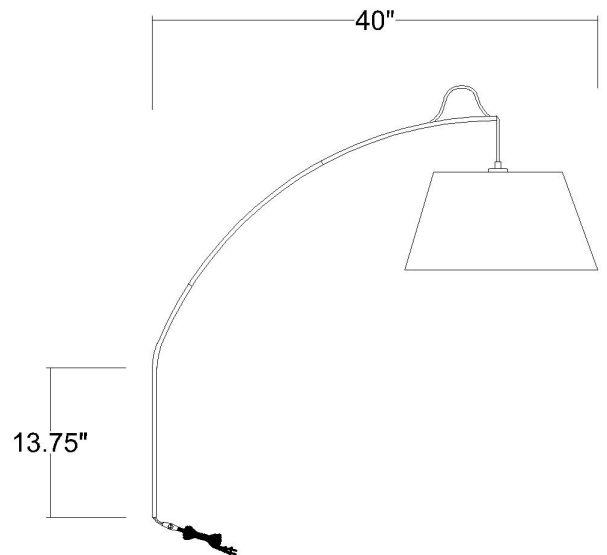

TW40080WH

DELLA 1-LIGHT WALL SCONCE

Description:	Della 1-Light Wall Sconce
Finish:	White
Dimensions:	17-3/4" Dia. x 37-1/2" H x 40" ext. Height on center: 26-1/2"
Bulbs:	1-100W Med.
Installed Weight:	17 lbs.
Certification:	ETL

Material:	Aluminum, steel and fabric
Shades:	Fabric
Glass:	NA
Back Plate Dimensions:	13-3/4" L x 1-1/2"
Cord:	8' white plug-in
Switch:	On/Off Line