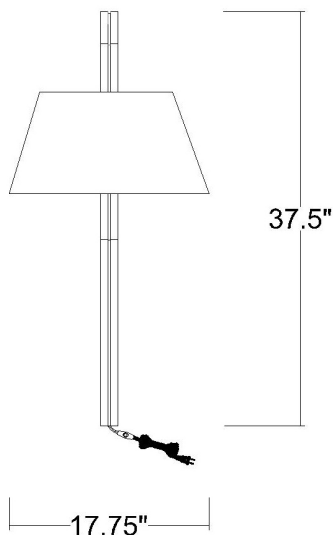

TW40080WH

DELLA 1-LIGHT WALL SCONCE

Description:	Della 1-Light Wall Sconce
Finish:	White
Dimensions:	17-3/4" Dia. x 37-1/2" H x 40" ext. Height on center: 26-1/2"
Bulbs:	1-100W Med.
Installed Weight:	17 lbs.
Certification:	ETL

Material:	Aluminum, steel and fabric
Shades:	Fabric
Glass:	NA
Back Plate Dimensions:	13-3/4" L x 1-1/2"
Cord:	8' white plug-in
Switch:	On/Off Line