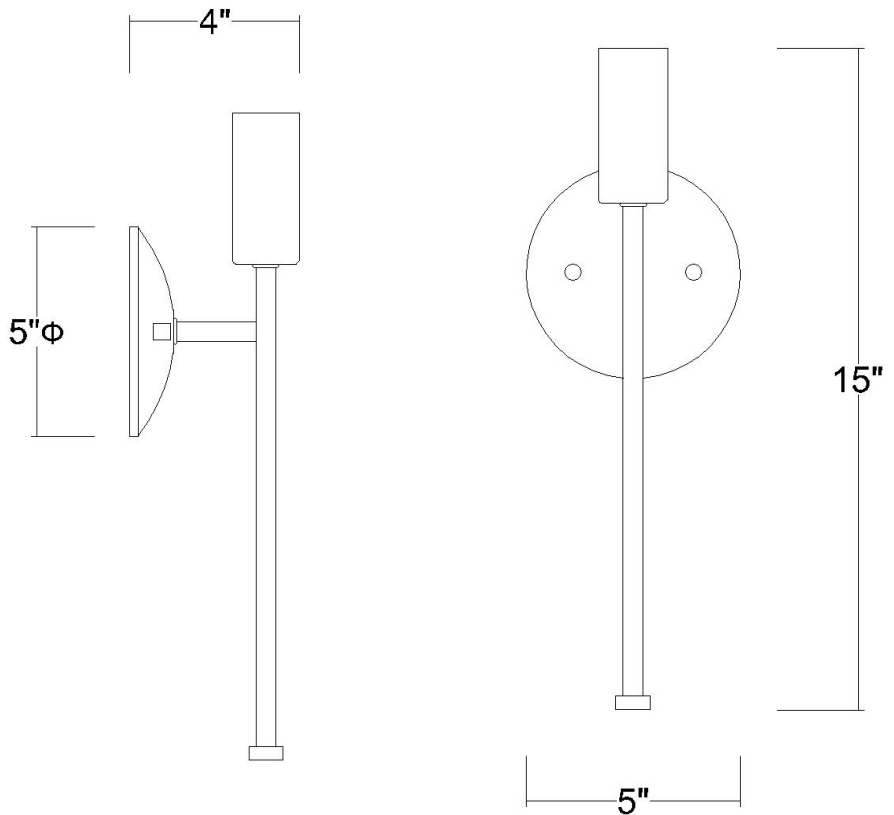

# TW40019AB

## PERRET 1-LIGHT WALL SCONCE

<b>Description:</b>	Perret 1-Light Wall Sconce
<b>Finish:</b>	Aged Brass
<b>Dimensions:</b>	5" W x 15" H x 4" ext. Height on Center: 5-1/4"
<b>Bulbs:</b>	1-60W Med.
<b>Installed Weight:</b>	1.5 lbs.
<b>Certification:</b>	cUL / dry location

*\*dimensions do not include bulb*

<b>Material:</b>	Steel
<b>Shades:</b>	NA
<b>Glass:</b>	NA
<b>Back Plate Dimensions:</b>	5" Dia.
<b>Chain/Wire:</b>	NA
<b>Additional Finishes:</b>	NA