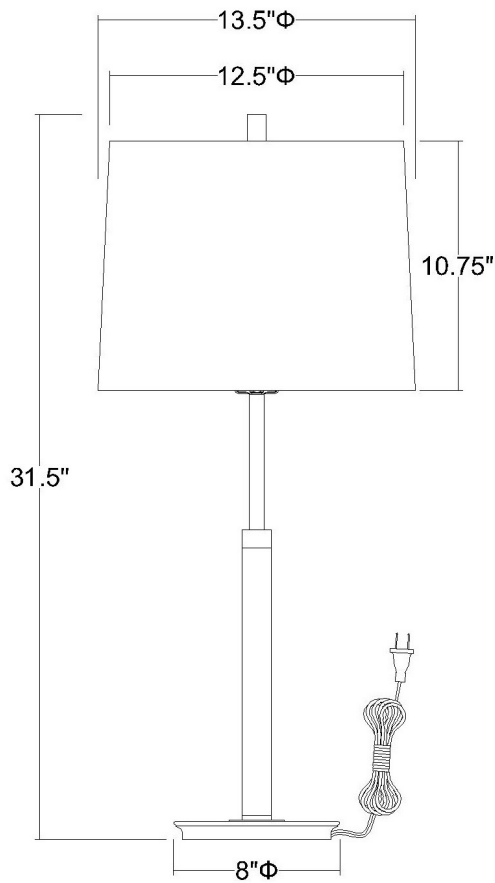

BT7143 NIMBUS TABLE LAMP

Description:	Nimbus table lamp
Finish:	Metallic silver/polished chrome
Dimensions:	31.5" H x 13.5" W
Bulbs:	1 x 100W
Sockets:	120V E26 base
Shade:	Sheer snow/shantung double
Installed Weight:	7.25 lbs.
Certification:	c UL

Material:	Steel and fabric
Glass:	NA
Back Plate Dimensions:	NA
Mounting Holes:	NA
Switch:	3-way metal switch
Cord:	Silver, 6' plug-in
Dimmable:	Yes