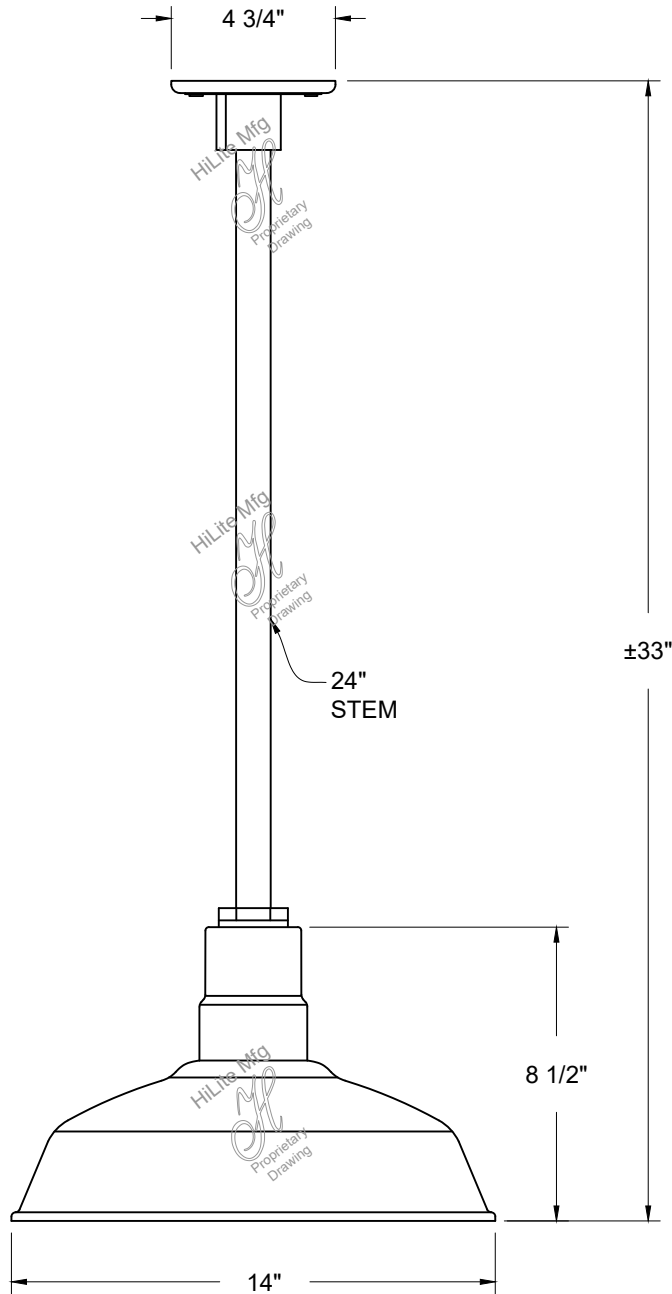

HiLite Mfg
 Proprietary
 Drawing

HiLite Mfg
 Proprietary
 Drawing

HiLite Mfg
 Proprietary
 Drawing

HiLite Mfg
 Proprietary
 Drawing

DAMP LOCATION

Item Number	Wattage	Voltage
H-QSN15114-SA/QSN24"ST3/QSNHDSMC	200W	120V

Finish
 91-Black, 93-White, 96-Galvanized,
 145-Oil Rubbed Bronze

Mounting
 Stem Mount

Lamp/Socket
 1-Medium Base INC

***Confidential and Proprietary. The information contained on this page is the sole property of Hi-Lite Mfg. Co., Inc. Any reproduction, redistribution, or use to profit from in part or as a whole without prior written authorization of Hi-Lite Mfg. Co., Inc. is unlawful, against trade laws and will be prosecuted to the fullest extent.